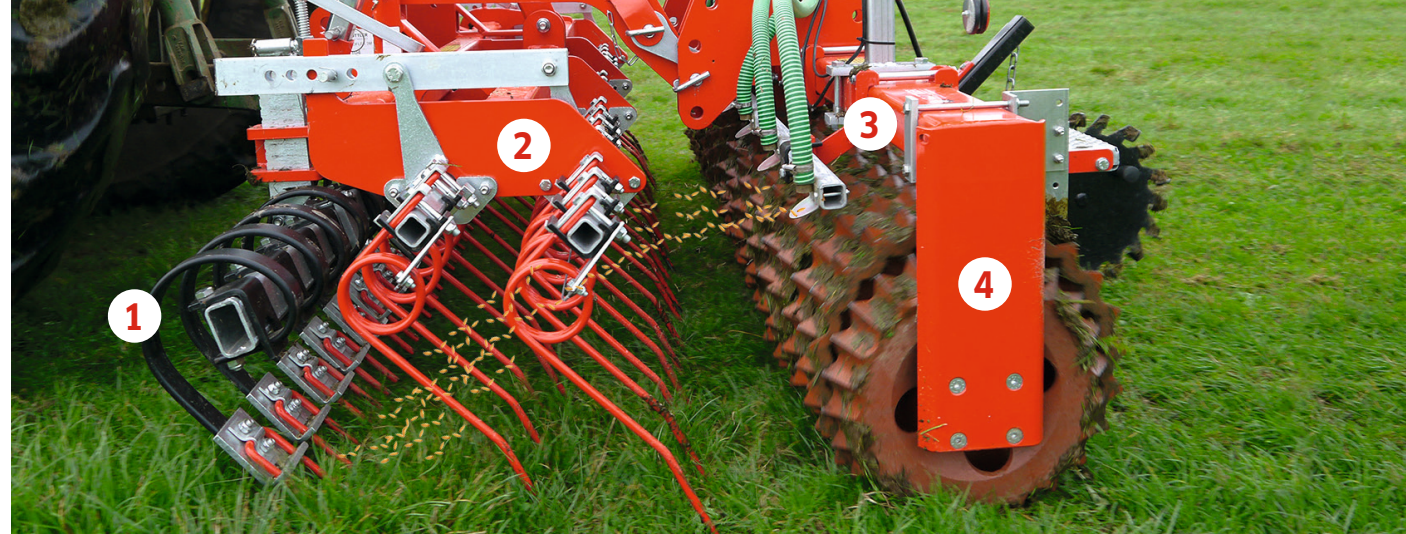

Start with a  
**GÜTTLER® roller ...**  
Aulendorf system

... enhance this  
with the pneumatic  
seeder ...  
Aulendorf system

... with the  
**HarroFlex harrow ...**

- for towing
- for aerating matted turf

... up to the complete  
**GreenMaster.**

- for grassland maintenance
- for new sowing
- for catch crops