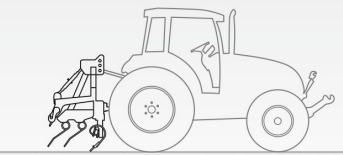

... with the
HarroFlex harrow ...

- for towing
- for aerating matted turf