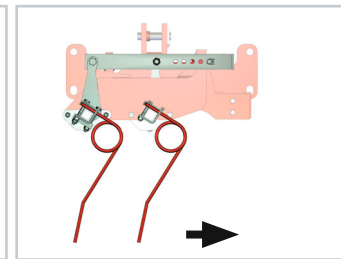

### 1 The shortest four-row harrow on the market (with Ripperboard)

**Ripperboard** for renovation:  
doubles the number of tines  
and the efficiency (optional)

**Leveling bar** with parallelogram  
for ground adaptation  
and overload protection

### 2 Quick adjustments from softly stroking to biting aggressively

**Simple and central tine adjustment:**  
with few hand movements, you can  
adjust the entire harrow.