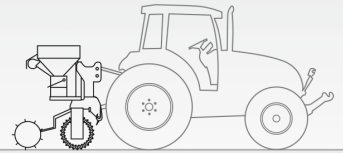

... enhance this
with the pneumatic
seeder ...
Aulendorf system