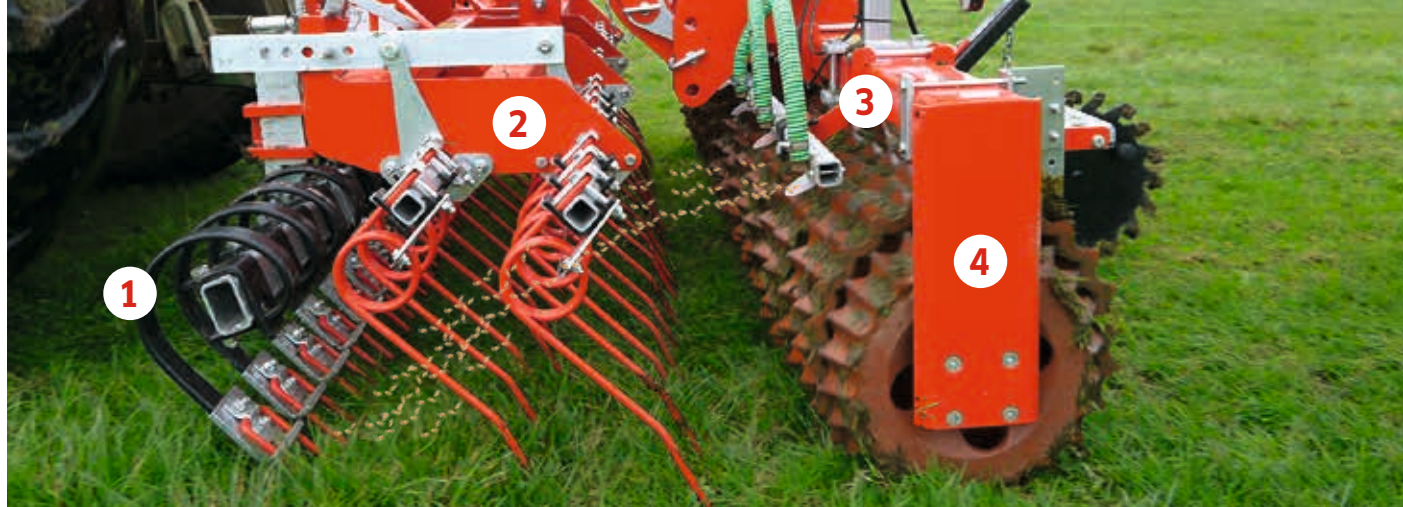

Start with a  
**GÜTTLER® roller ...**  
Aulendorf system

... enhance this  
with the **pneumatic seeder ...**  
Aulendorf system

... with the  
**HarroFlex harrow ...**

- for towing
- for aerating matted turf

... up to the complete  
**GreenMaster.**

- for grassland maintenance
- for new sowing
- for catch crops