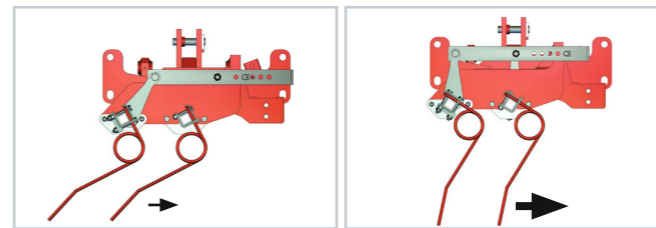

Harrow alone

Roller alone

Harrowing, sowing and rolling in a single operation

1 The shortest 4-row harrow in the market (with Ripperboard)

Options selectable between Ripperboard ...

... and leveling bar

The shortest „4-row“ harrow of the world!!
The Ripperboard doubles the number of tines. Consequently an effect like a „4-row“ harrow occurs.

Even under adverse conditions the harrow can remove itself.

2 Pneumatic sowing unit

Pneumatic sowing unit
It distributes the seed exactly and close to the ground.

Nurse crop (grass) in maize crop
One of many applications of the GreenSeeder.

3 Quickly adjustable from smooth to aggressive

Simple, central adjustment of the tines:
Adjust the entire harrow in a few steps.

4 Optionally the GÜTTLER® roller ...

... ensures strong tillage, more sustainable turfs and higher yields!