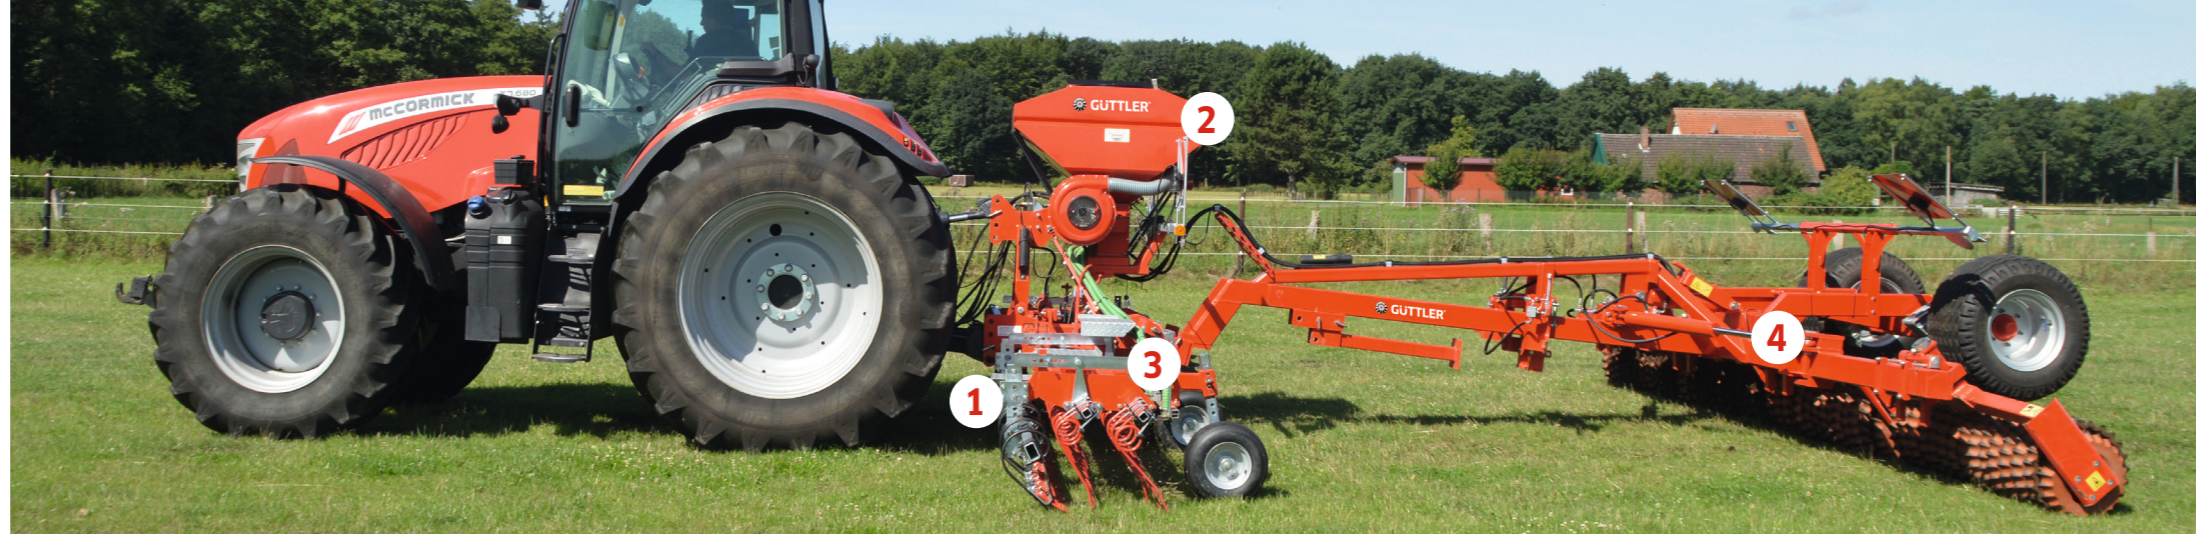

The GreenSeeder family can be combined with a GÜTTLER® trailed roller at any time.

Optionally combinable with a GÜTTLER® Master ...

... or a GÜTTLER® Mayor

Valuable soil moisture is preserved

Control of the European corn borer with simultaneous sowing of a winter greening.

Cultivation of intercropping

” This saves working time and fuel

I learn about the grassland care program from GÜTTLER® by chance at an agricultural machinery exhibition.

The demonstration I saw there already convinced me about the work quality. In just a single pass the machine carries out the the complete renewal of the grassland: harrow, sow and roll. This has also been proven in our practice. In just a single pass we harrow, in order to aerate the turf, place new grass seeds an then roll the whole area.

In combination with our greening requirements, this year we want to till around 70 ha of greening with the GreenSeeder after the maize harvest, on a trial basis. Additionally we use the implement for combating the corn borer.

Harrow alone

Roller alone

Harrowing, sowing and rolling in a single operation

1 The shortest 4-row harrow in the market (with Ripperboard)

Options selectable between Ripperboard ...

... and leveling bar

The shortest „4-row“ harrow of the world!!
The Ripperboard doubles the number of tines. Consequently an effect like a „4-row“ harrow occurs.