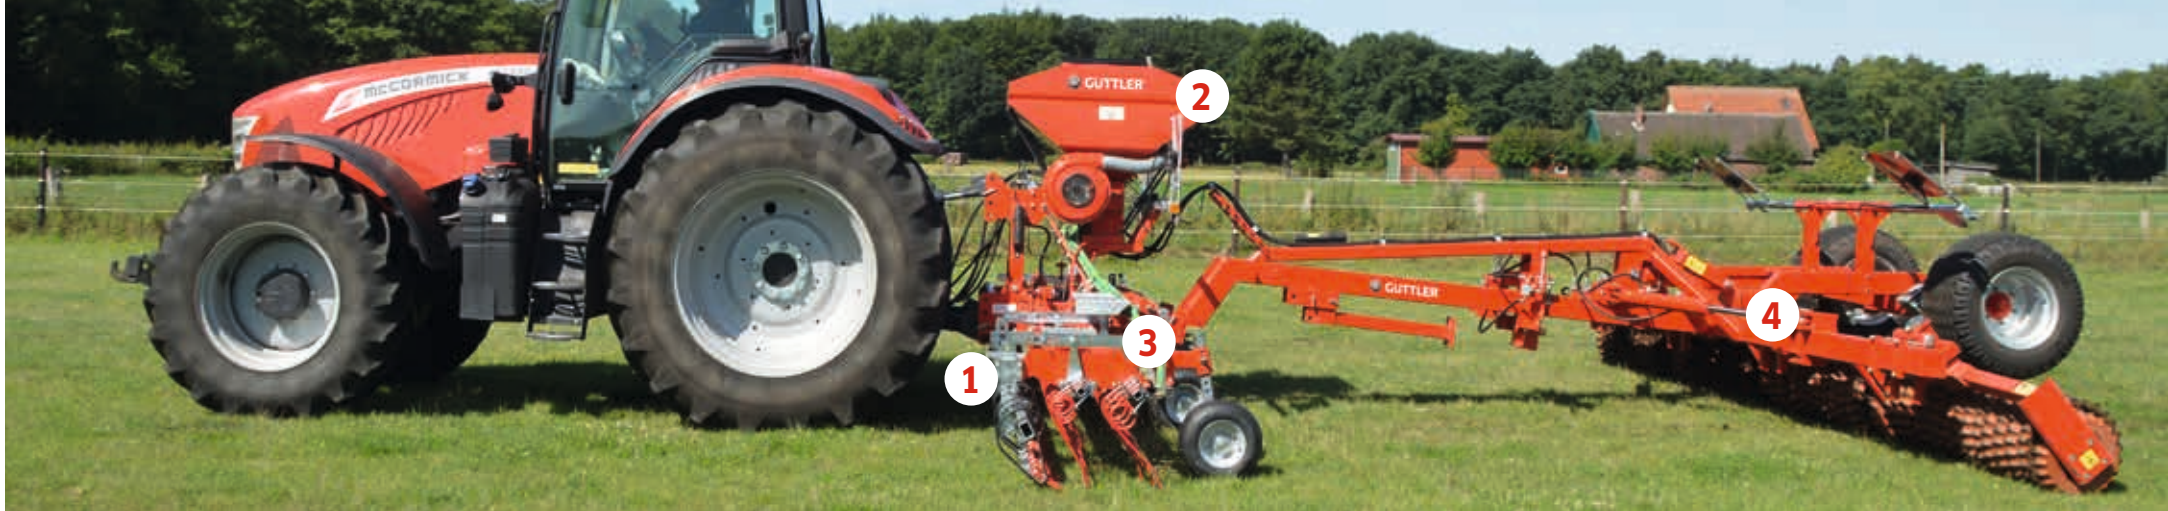

The GreenSeeder family can be combined with a GÜTTLER® trailed roller at any time.

Optionally combinable with a GÜTTLER® Master ...

... or a GÜTTLER® Mayor

Valuable soil moisture is preserved

Control of the European corn borer with simultaneous sowing of a winter greening.

**The harrow can be combined as required with a GÜTTLER® roller at any time**

Harrow alone

Roller alone

Harrowing, sowing and rolling in a single operation

**1** The shortest 4-row harrow in the market (with Ripperboard)

Even under adverse conditions the harrow can remove itself.

**2** Pneumatic sowing unit

**Pneumatic sowing unit**  
It distributes the seed exactly and close to the ground.

**Nurse crop (grass) in maize crop**  
One of many applications of the GreenSeeder.

**3** Quickly adjustable from smooth to aggressive

**Simple, central adjustment of the tines:**  
Adjust the entire harrow in a few steps.

**4** Optionally the GÜTTLER® roller ...

... ensures strong tillage, more sustainable turfs and higher yields!