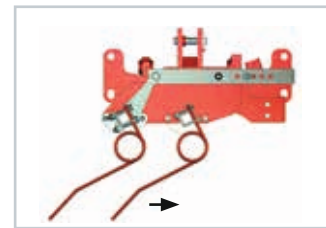

Even under adverse conditions the harrow can remove itself.

**2** Pneumatic sowing unit

**Pneumatic sowing unit**  
It distributes the seed exactly and close to the ground.

**Nurse crop (grass) in maize crop**  
One of many applications of the GreenSeeder.

**3** Quickly adjustable from smooth to aggressive

**Simple, central adjustment of the tines:**  
Adjust the entire harrow in a few steps.

**4** Optionally the GÜTTLER® roller ...

... ensures strong tillage, more sustainable turfs and higher yields!