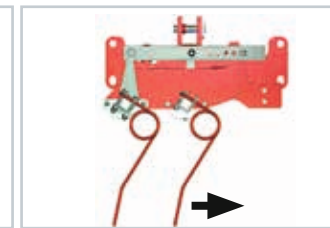

Even under adverse conditions the harrow can remove itself.

**2** Pneumatic sowing unit

**Pneumatic sowing unit**  
It distributes the seed exactly and close to the ground.

**Nurse crop (grass) in maize crop**  
One of many applications of the GreenSeeder.

**3** Quickly adjustable from smooth to aggressive

**Simple, central adjustment of the tines:**  
Adjust the entire harrow in a few steps.

**4** Optionally the GÜTTLER® roller ...

... ensures strong tillage, more sustainable turfs and higher yields!