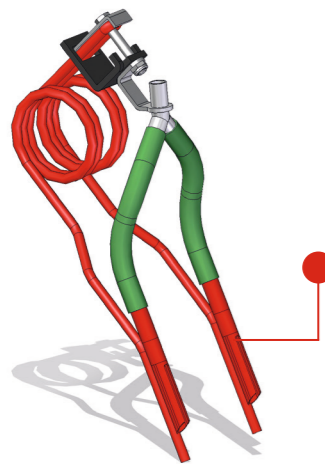

The following GÜTTLER® roller ensures with its golden hoof effect a perfect soil contact.

The roller with the „Golden Hooves“

Even our grandfathers knew it:
„The hoof steps of the animals during grazing

HarroFlex 600 with tine seed

The new „tine sowing“

All harrow tines are provided on their back with seed lines that bring the seed safely to the ground even with higher grasses

This extends the time period in which a reseedling can be successfully carried out!

Precision seeding and broadcast seeding combined!

The seed is conveyed in the air stream. A part of the seeds thus bounces off the soil and is also distributed between the rows as broadcast seed.

An European patent

Working width 6 meters
80 harrow tines = 7.5 cm tine spacing
80 seed tubes = 7.5 cm row spacing!

Tine seed a world innovation

Seeding lines on all harrow tines