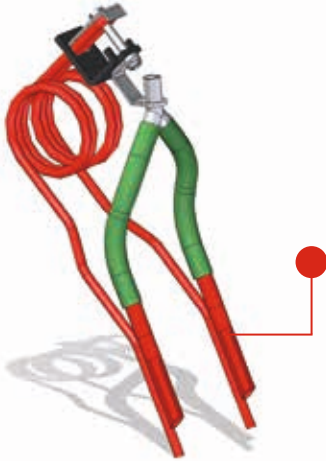

NEW

HarroFlex 600 with tine seed

The new „tine sowing“

All harrow tines are provided on their back with seed lines that bring the seed safely to the ground even with higher grasses

This extends the time period in which a reseedling can be successfully carried out!

Precision seeding and broadcast seeding combined!

The seed is conveyed in the air stream. A part of the seeds thus bounces off the soil and is also distributed between the rows as broadcast seed.

An European patent

Working width 6 meters
80 harrow tines = 7.5 cm tine spacing
80 seed tubes = 7.5 cm row spacing!

Tine seed
a world innovation

Seeding lines on all harrow tines